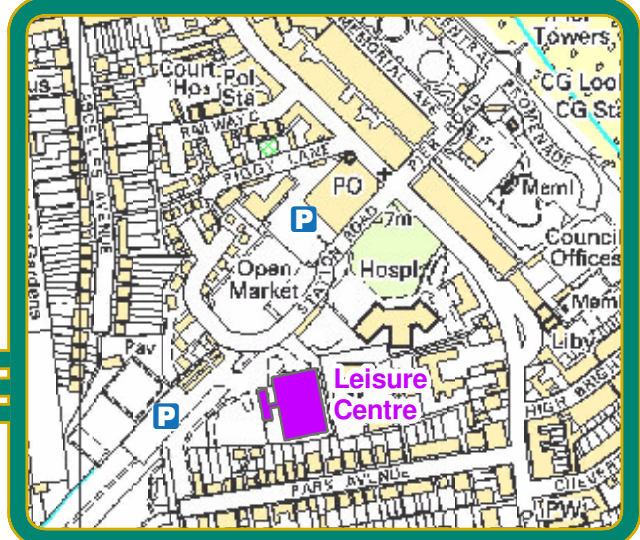

Location of Pavilion Leisure Centre

Produced by
 EAST RIDING
 OF YORKSHIRE COUNCIL

Pavilion Leisure Centre
 Station Road
 Witherenshaw
 East Riding of Yorkshire
 HU19 2QA

 Use Leisure Centre Car Park

This map is reproduced from Ordnance Survey material with the permission of Ordnance Survey on behalf of Her Majesty's Stationery Office Crown copyright 2006. Unauthorised reproduction infringes Crown copyright and may lead to prosecution or civil proceedings. East Riding of Yorkshire Council 100023383.